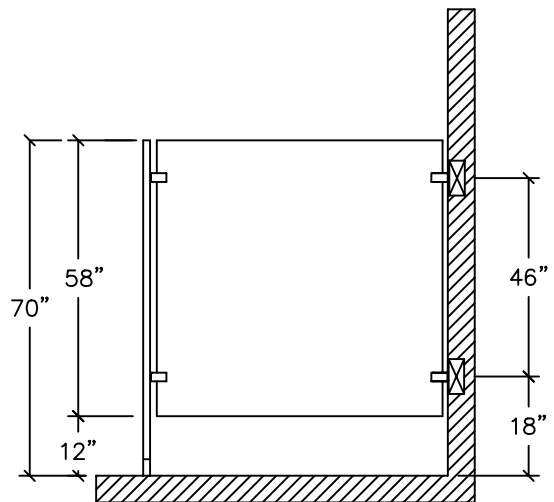

DETAILS

**POWDER COATED STEEL
URINAL AND SIGHT SCREENS
2.17**

**WALL HUNG URINAL SCREENS
TYPE A**

SIDE ELEVATION

AVAILABLE IN 4 STANDARD SIZES, 12" X 42", 18" X 42", 24" X 42", OR 30" X 42"; CHROME PLATED ZAMAC OR STAINLESS STEEL STIRRUP BRACKETS OR CONTINUOUS ALUMINUM OR STAINLESS STEEL BRACKETS

**FLOOR ANCHORED SCREENS
TYPE PBUS**

SIDE ELEVATION

SIGHT SCREENS ABOVE ARE 58" HIGH BY DEPTH REQUIRED
AVAILABLE WITH CHROME PLATED ZAMAC OR STAINLESS STEEL
STIRRUP BRACKETS OR CONTINUOUS ALUMINUM OR
STAINLESS STEEL BRACKETS