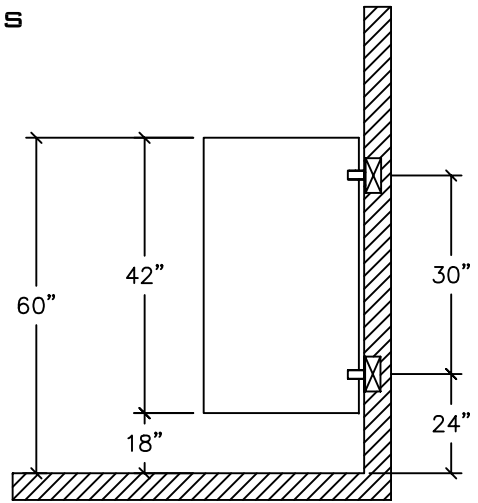

DETAILS

**POWDER COATED STEEL
URINAL AND SIGHT SCREENS
2.17**

**WALL HUNG URINAL SCREENS
TYPE A**

SIDE ELEVATION

AVAILABLE IN 4 STANDARD SIZES, 12" X 42", 18" X 42", 24" X 42", OR 30" X 42"; CHROME PLATED ZAMAC OR STAINLESS STEEL STIRRUP BRACKETS OR CONTINUOUS ALUMINUM OR STAINLESS STEEL BRACKETS

**FLOOR ANCHORED SCREENS
TYPE PBUS**

SIDE ELEVATION

SIGHT SCREENS ABOVE ARE 58" HIGH BY DEPTH REQUIRED
AVAILABLE WITH CHROME PLATED ZAMAC OR STAINLESS STEEL
STIRRUP BRACKETS OR CONTINUOUS ALUMINUM OR
STAINLESS STEEL BRACKETS