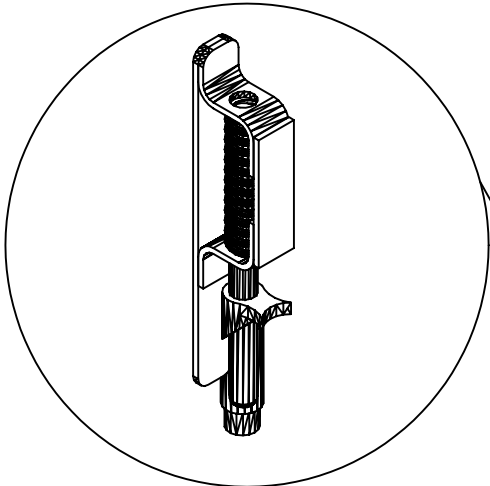

**STAINLESS STEEL
COMPARTMENT DOOR DETAIL
3.16**

**COMBINATION
COAT HOOK / DOOR STOP**

**SPRING LOADED
BOTTOM HINGE
(INSIDE DOOR)
RETURNS DOOR TO
DESIRED OPEN
POSITION WHEN
NOT IN USE**

**STANDARD
HANDLE**

BOTTOM HINGE

**ADA PADDLE
HANDLE**