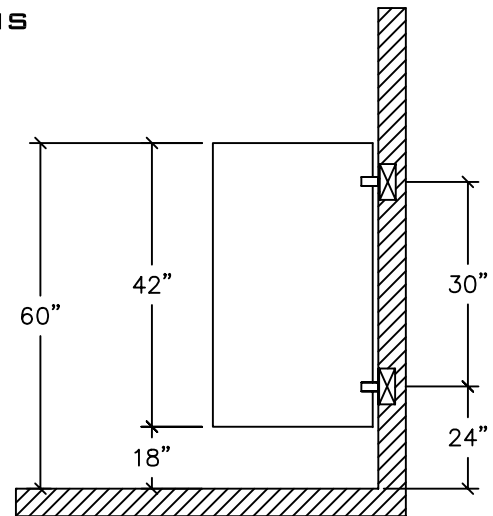

DETAILS

**STAINLESS STEEL
URINAL AND SIGHT SCREENS
3.17**

**WALL HUNG URINAL SCREENS
TYPE A**

SIDE ELEVATION

AVAILABLE IN 4 STANDARD SIZES, 12" X 42", 18" X 42", 24" X 42", OR 30" X 42"; CHROME PLATED ZAMAC OR STAINLESS STEEL STIRRUP BRACKETS OR CONTINUOUS ALUMINUM OR STAINLESS STEEL BRACKETS

**FLOOR ANCHORED SCREENS
TYPE PBUS**

SIDE ELEVATION

SIGHT SCREENS ABOVE ARE 58" HIGH BY DEPTH REQUIRED
AVAILABLE WITH CHROME PLATED ZAMAC OR STAINLESS STEEL
STIRRUP BRACKETS OR CONTINUOUS ALUMINUM OR
STAINLESS STEEL BRACKETS