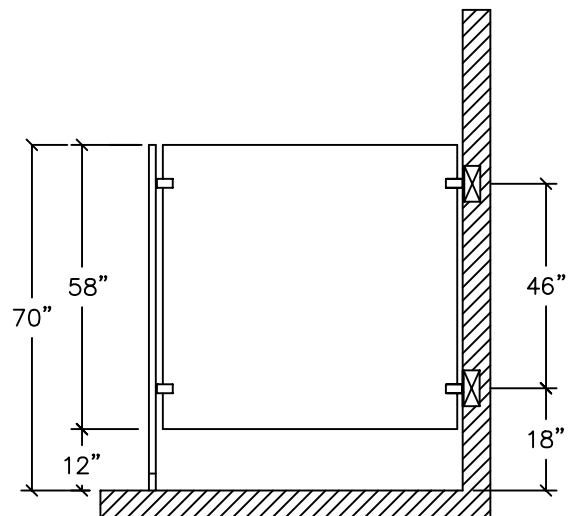

DETAILS

**STAINLESS STEEL
URINAL AND SIGHT SCREENS
3.17**

**WALL HUNG URINAL SCREENS
TYPE A**

SIDE ELEVATION

AVAILABLE IN 4 STANDARD SIZES, 12" X 42", 18" X 42", 24" X 42", OR 30" X 42"; CHROME PLATED ZAMAC OR STAINLESS STEEL STIRRUP BRACKETS OR CONTINUOUS ALUMINUM OR STAINLESS STEEL BRACKETS

**FLOOR ANCHORED SCREENS
TYPE PBUS**

SIDE ELEVATION

SIGHT SCREENS ABOVE ARE 58" HIGH BY DEPTH REQUIRED
AVAILABLE WITH CHROME PLATED ZAMAC OR STAINLESS STEEL
STIRRUP BRACKETS OR CONTINUOUS ALUMINUM OR
STAINLESS STEEL BRACKETS