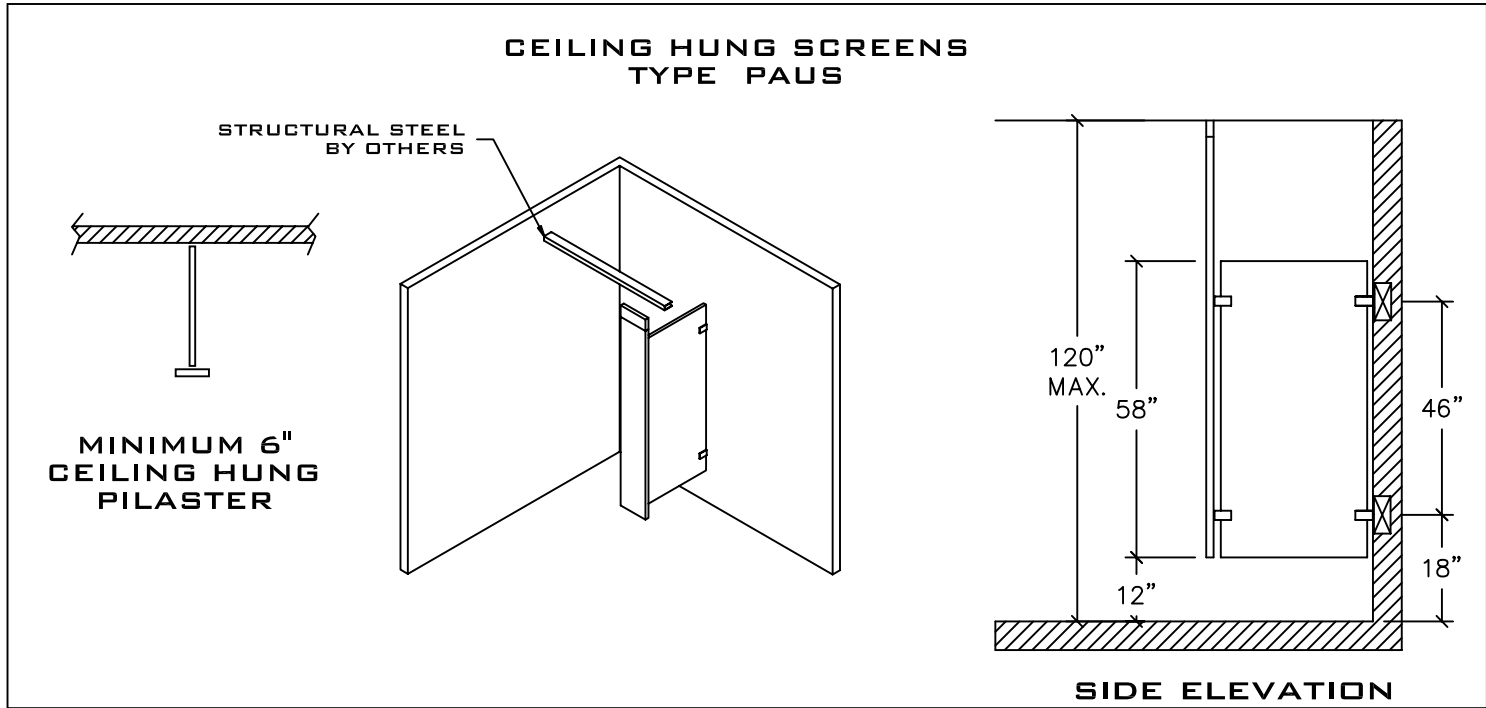

**STAINLESS STEEL
URINAL AND SIGHT SCREENS
3.19**

**CEILING HUNG SCREENS
TYPE PAUS**

**FLOOR ANCHORED / OVERHEAD BRACED
SCREENS
TYPE PCUS**

CEILING HUNG AND FLOOR ANCHORED / OVERHEAD BRACED SCREENS ARE AVAILABLE WITH CHROME PLATED ZAMAC AND STAINLESS STEEL STIRRUP BRACKETS OR CONTINUOUS ALUMINUM OR STAINLESS STEEL BRACKETS

 **BLOCKING IN WALL BY OTHERS**