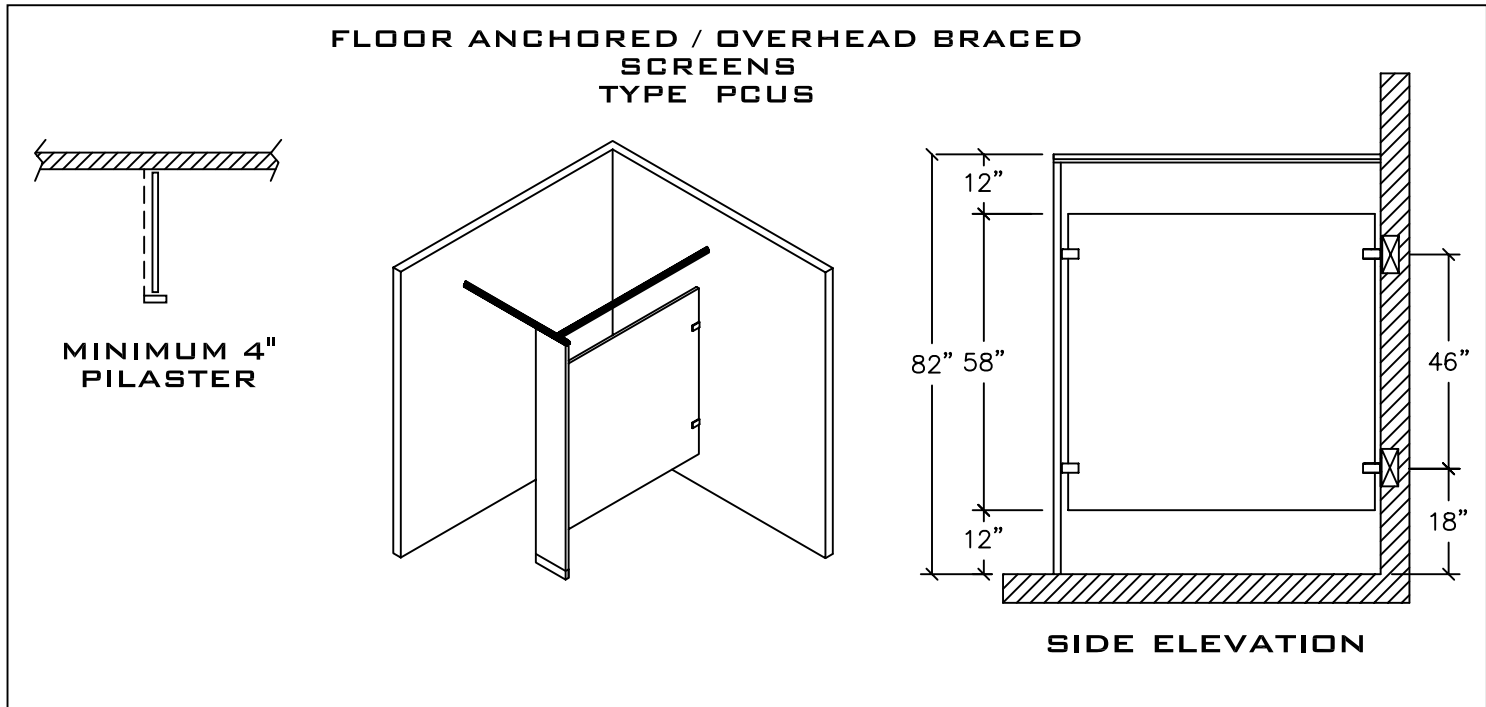

**STAINLESS STEEL
URINAL AND SIGHT SCREENS
3.19**

**CEILING HUNG SCREENS
TYPE PAUS**

**FLOOR ANCHORED / OVERHEAD BRACED
SCREENS
TYPE PCUS**

CEILING HUNG AND FLOOR ANCHORED / OVERHEAD BRACED SCREENS ARE AVAILABLE WITH CHROME PLATED ZAMAC AND STAINLESS STEEL STIRRUP BRACKETS OR CONTINUOUS ALUMINUM OR STAINLESS STEEL BRACKETS

 **BLOCKING IN WALL BY OTHERS**