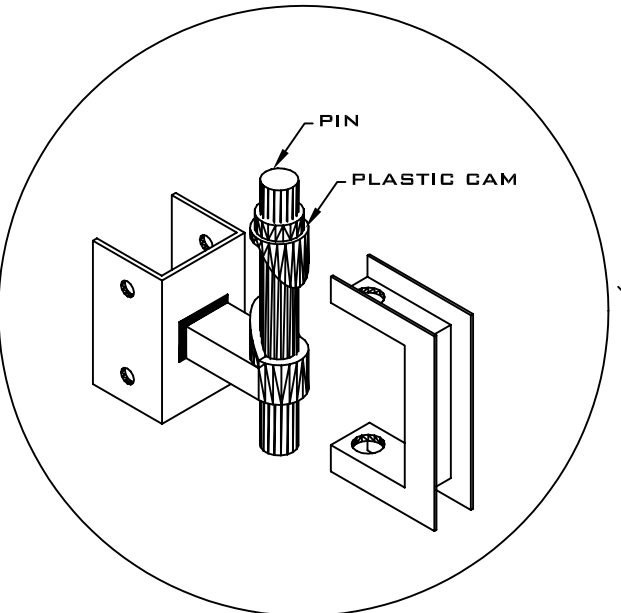

PLASTIC LAMINATE  
COMPARTMENT DOOR DETAIL  
5.16

TOP HINGE

BOTTOM HINGE

COMBINATION  
COAT HOOK / DOOR  
STOP

SLIDE LATCH  
WITH LOCK