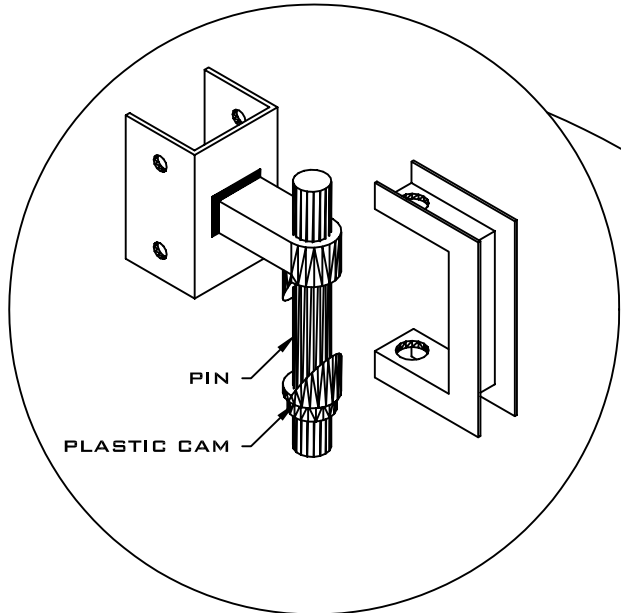

PLASTIC LAMINATE  
COMPARTMENT DOOR DETAIL  
5.16

TOP HINGE

BOTTOM HINGE

COMBINATION  
COAT HOOK / DOOR  
STOP

SLIDE LATCH  
WITH LOCK