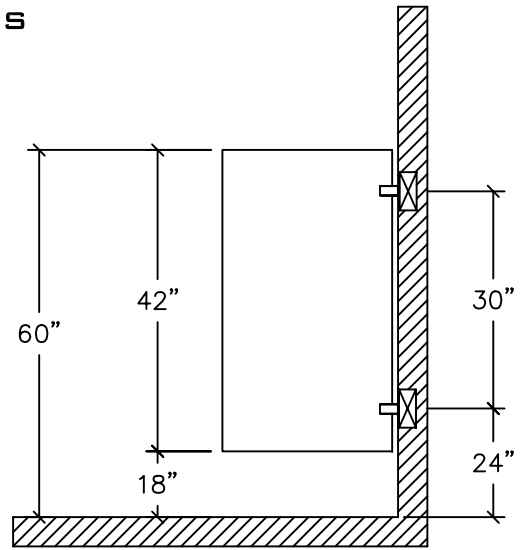

WALL HUNG URINAL SCREENS
TYPE A

SIDE ELEVATION

AVAILABLE IN 4 STANDARD SIZES, 12" X 42", 18" X 42", 24" X 42", OR 30" X 42"; CHROME PLATED ZAMAC OR STAINLESS STEEL STIRRUP BRACKETS OR CONTINUOUS ALUMINUM OR STAINLESS STEEL BRACKETS

FLOOR ANCHORED SITE SCREEN
TYPE PBUS

SIDE ELEVATION

SIGHT SCREENS ABOVE ARE 58" HIGH BY DEPTH REQUIRED
AVAILABLE WITH CHROME PLATED ZAMAC OR STAINLESS STEEL
STIRRUP BRACKETS OR CONTINUOUS ALUMINUM OR
STAINLESS STEEL BRACKETS