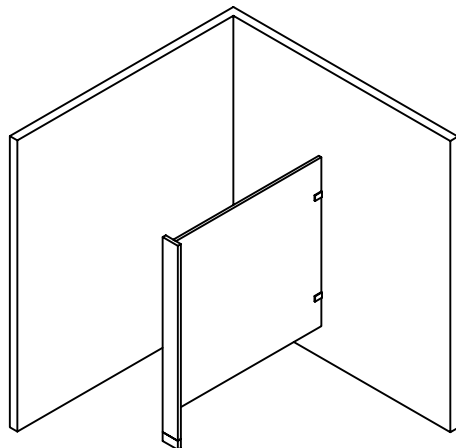

WALL HUNG URINAL SCREENS
TYPE A

SIDE ELEVATION

AVAILABLE IN 4 STANDARD SIZES, 12" X 42", 18" X 42", 24" X 42", OR 30" X 42"; CHROME PLATED ZAMAC OR STAINLESS STEEL STIRRUP BRACKETS OR CONTINUOUS ALUMINUM OR STAINLESS STEEL BRACKETS

FLOOR ANCHORED SITE SCREEN
TYPE PBUS

SIDE ELEVATION

SIGHT SCREENS ABOVE ARE 58" HIGH BY DEPTH REQUIRED
AVAILABLE WITH CHROME PLATED ZAMAC OR STAINLESS STEEL
STIRRUP BRACKETS OR CONTINUOUS ALUMINUM OR
STAINLESS STEEL BRACKETS