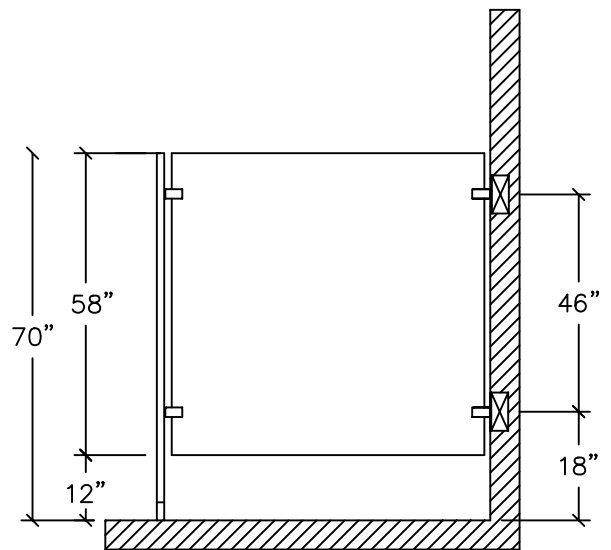

WALL HUNG URINAL SCREENS
TYPE A

SIDE ELEVATION

AVAILABLE IN 4 STANDARD SIZES, 12" X 42", 18" X 42", 24" X 42", OR 30" X 42"; CHROME PLATED ZAMAC OR STAINLESS STEEL STIRRUP BRACKETS OR CONTINUOUS ALUMINUM OR STAINLESS STEEL BRACKETS

FLOOR ANCHORED SITE SCREEN
TYPE PBUS

SIDE ELEVATION

SIGHT SCREENS ABOVE ARE 58" HIGH BY DEPTH REQUIRED
AVAILABLE WITH CHROME PLATED ZAMAC OR STAINLESS STEEL
STIRRUP BRACKETS OR CONTINUOUS ALUMINUM OR
STAINLESS STEEL BRACKETS