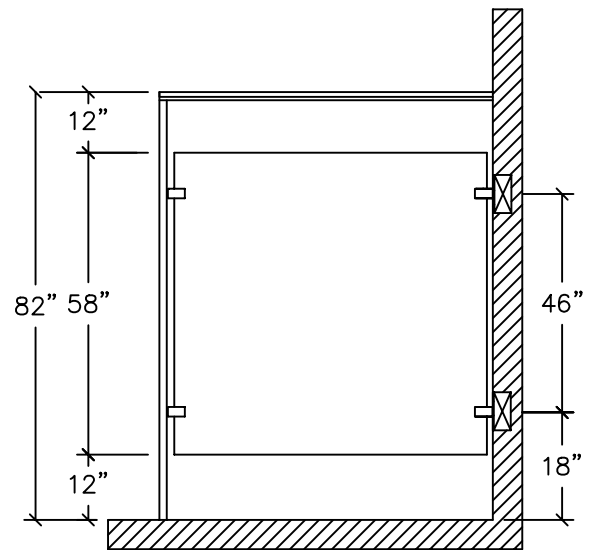

CEILING HUNG SCREENS
TYPE PAUS

SIDE ELEVATION

FLOOR ANCHORED / OVERHEAD BRACED
SCREEN
TYPE PCUS

SIDE ELEVATION

CEILING HUNG AND FLOOR ANCHORED / OVERHEAD BRACED SCREENS
ARE AVAILABLE WITH CHROME PLATED ZAMAC STIRRUP BRACKETS OR
CONTINUOUS ALUMINUM OR STAINLESS STEEL BRACKETS