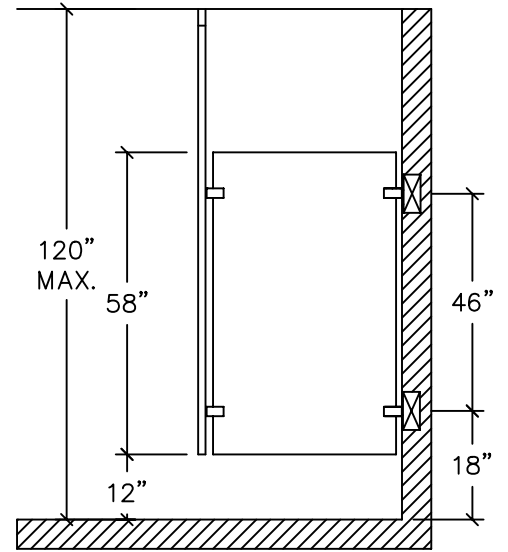

CEILING HUNG SCREENS
TYPE PAUS

SIDE ELEVATION

FLOOR ANCHORED / OVERHEAD BRACED
SCREEN
TYPE PCUS

SIDE ELEVATION

CEILING HUNG AND FLOOR ANCHORED / OVERHEAD BRACED SCREENS
ARE AVAILABLE WITH CHROME PLATED ZAMAC STIRRUP BRACKETS OR
CONTINUOUS ALUMINUM OR STAINLESS STEEL BRACKETS