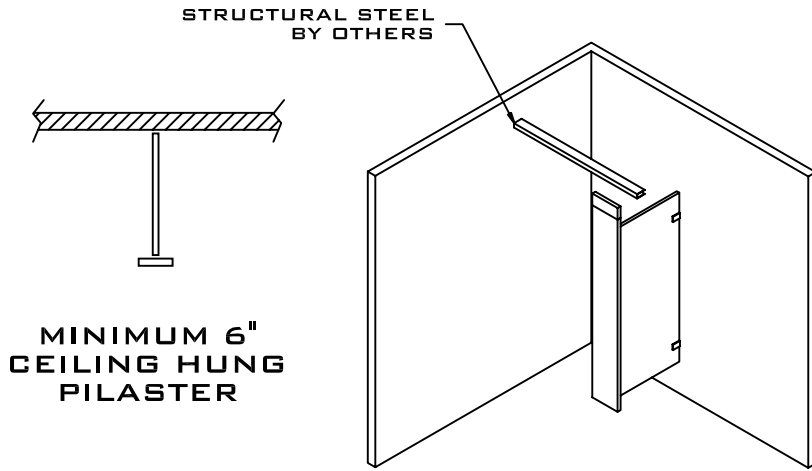

CEILING HUNG SCREENS
TYPE PAUS

SIDE ELEVATION

FLOOR ANCHORED / OVERHEAD BRACED
SCREEN
TYPE PCUS

SIDE ELEVATION

CEILING HUNG AND FLOOR ANCHORED / OVERHEAD BRACED SCREENS
ARE AVAILABLE WITH CHROME PLATED ZAMAC STIRRUP BRACKETS OR
CONTINUOUS ALUMINUM OR STAINLESS STEEL BRACKETS

☒ BLOCKING IN WALL BY OTHERS