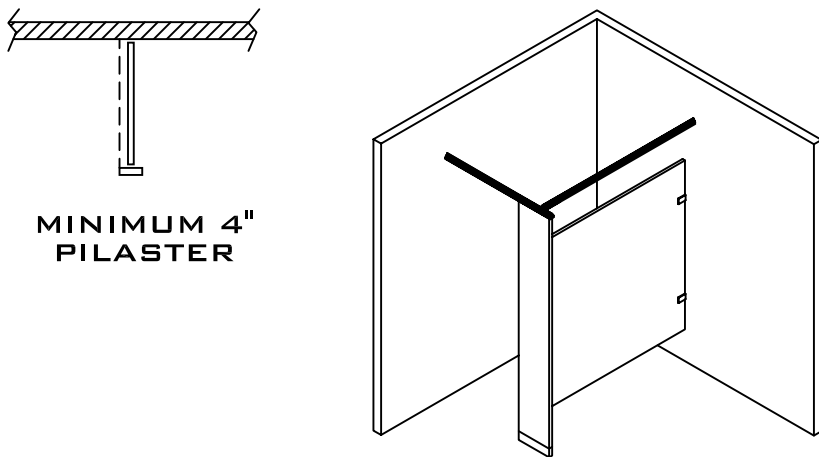

CEILING HUNG SCREENS
TYPE PAUS

SIDE ELEVATION

FLOOR ANCHORED / OVERHEAD BRACED
SCREEN
TYPE PCUS

SIDE ELEVATION

CEILING HUNG AND FLOOR ANCHORED / OVERHEAD BRACED SCREENS
ARE AVAILABLE WITH CHROME PLATED ZAMAC STIRRUP BRACKETS OR
CONTINUOUS ALUMINUM OR STAINLESS STEEL BRACKETS

☒ BLOCKING IN WALL BY OTHERS