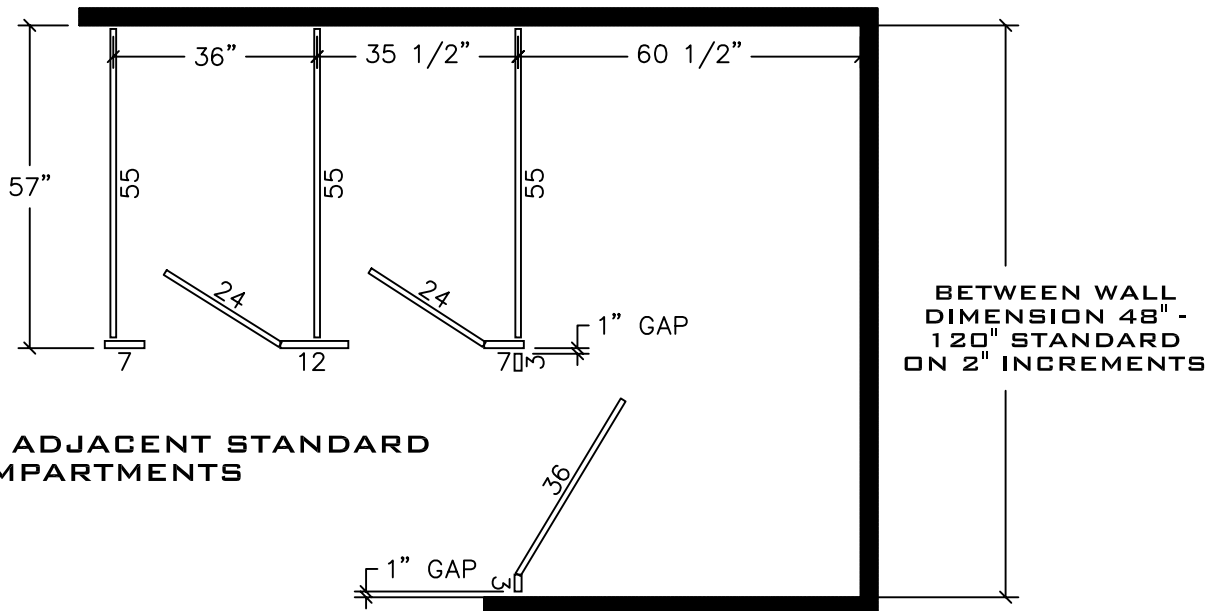

**PLASTIC LAMINATE
FLOOR-TO-CEILING, FLOOR
ANCHORED, CEILING HUNG
TYPICAL ALCOVE
LAYOUTS
5.2B**

BETWEEN WALL
DIMENSION 48" -
120" STANDARD
ON 2" INCREMENTS

FLOOR - TO - CEILING

BETWEEN WALL
DIMENSION 48" -
120" STANDARD
ON 2" INCREMENTS

**FLOOR ANCHORED OR CEILING HUNG
(PILASTER SET @ 90°)**

**ALCOVE WITH ADJACENT STANDARD
COMPARTMENTS**

BETWEEN WALL
DIMENSION 48" -
120" STANDARD
ON 2" INCREMENTS

Accurate

Accurate Partitions Corp.

**PLASTIC LAMINATE
FLOOR-TO-CEILING, FLOOR
ANCHORED, CEILING HUNG
TYPICAL ALCOVE LAYOUTS**