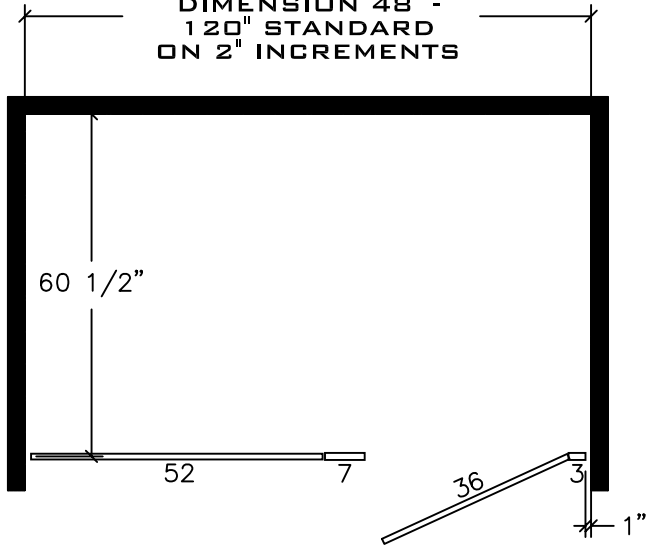

**PLASTIC LAMINATE
FLOOR-TO-CEILING, FLOOR
ANCHORED, CEILING HUNG
TYPICAL ALCOVE
LAYOUTS
5.2B**

BETWEEN WALL
DIMENSION 48" -
120" STANDARD
ON 2" INCREMENTS

FLOOR - TO - CEILING

BETWEEN WALL
DIMENSION 48" -
120" STANDARD
ON 2" INCREMENTS

**FLOOR ANCHORED OR CEILING HUNG
(PILASTER SET @ 90°)**

**ALCOVE WITH ADJACENT STANDARD
COMPARTMENTS**

BETWEEN WALL
DIMENSION 48" -
120" STANDARD
ON 2" INCREMENTS

Accurate

Accurate Partitions Corp.

**PLASTIC LAMINATE
FLOOR-TO-CEILING, FLOOR
ANCHORED, CEILING HUNG
TYPICAL ALCOVE LAYOUTS**