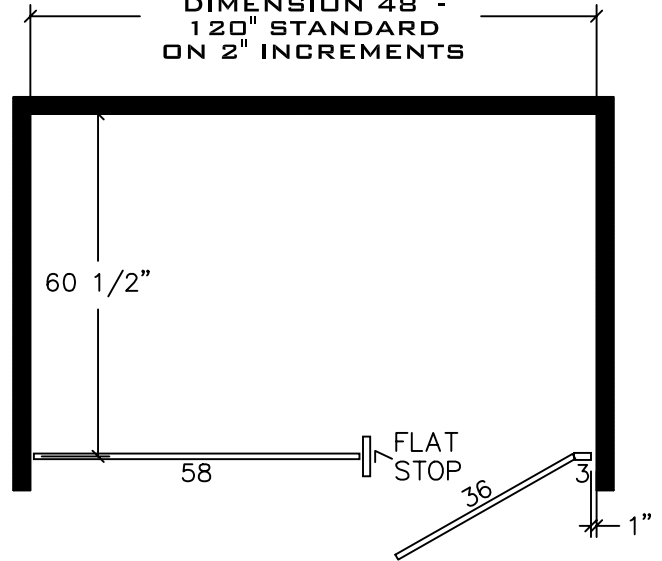

**PLASTIC LAMINATE
FLOOR-TO-CEILING, FLOOR
ANCHORED, CEILING HUNG
TYPICAL ALCOVE
LAYOUTS
5.2B**

BETWEEN WALL
DIMENSION 48" -
120" STANDARD
ON 2" INCREMENTS

FLOOR - TO - CEILING

BETWEEN WALL
DIMENSION 48" -
120" STANDARD
ON 2" INCREMENTS

**FLOOR ANCHORED OR CEILING HUNG
(PILASTER SET @ 90°)**

**ALCOVE WITH ADJACENT STANDARD
COMPARTMENTS**

BETWEEN WALL
DIMENSION 48" -
120" STANDARD
ON 2" INCREMENTS

Accurate

Accurate Partitions Corp.

**PLASTIC LAMINATE
FLOOR-TO-CEILING, FLOOR
ANCHORED, CEILING HUNG
TYPICAL ALCOVE LAYOUTS**