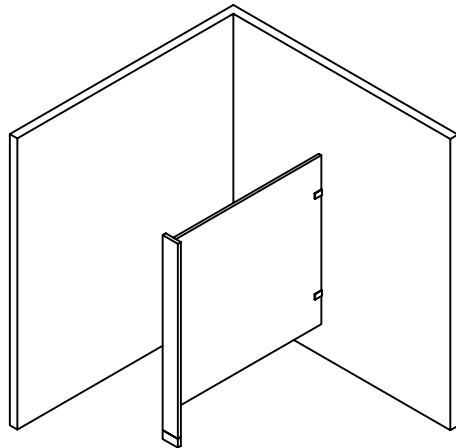

**WALL HUNG URINAL SCREENS
TYPE A**

SIDE ELEVATION

**AVAILABLE IN 4 STANDARD SIZES, 12" X 42", 18" X 42", 24" X 42", OR
30" X 42"; STAINLESS STEEL STIRRUP BRACKETS OR
CONTINUOUS STAINLESS STEEL BRACKETS**

**FLOOR ANCHORED SIGHT SCREENS
TYPE PBUS**

SIDE ELEVATION

**SIGHT SCREEN ABOVE ARE 58" HIGH BY DEPTH REQUIRED
AVAILABLE WITH STAINLESS STEEL
STIRRUP BRACKETS OR CONTINUOUS
STAINLESS STEEL BRACKETS**

BLOCKING IN WALL BY OTHERS