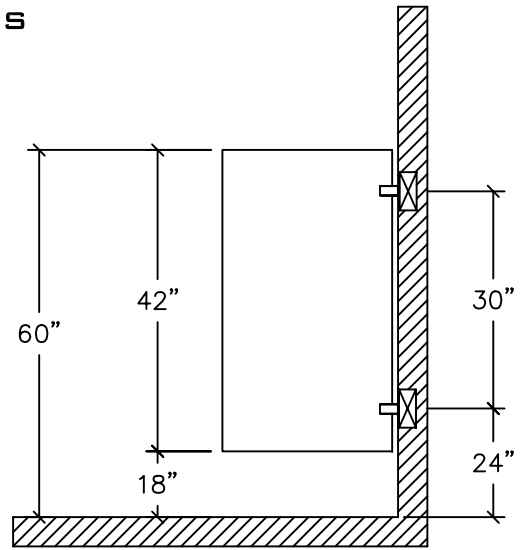

**WALL HUNG URINAL SCREENS
TYPE A**

SIDE ELEVATION

**AVAILABLE IN 4 STANDARD SIZES, 12" X 42", 18" X 42", 24" X 42", OR
30" X 42"; STAINLESS STEEL STIRRUP BRACKETS OR
CONTINUOUS STAINLESS STEEL BRACKETS**

**FLOOR ANCHORED SIGHT SCREENS
TYPE PBUS**

SIDE ELEVATION

**SIGHT SCREEN ABOVE ARE 58" HIGH BY DEPTH REQUIRED
AVAILABLE WITH STAINLESS STEEL
STIRRUP BRACKETS OR CONTINUOUS
STAINLESS STEEL BRACKETS**

BLOCKING IN WALL BY OTHERS