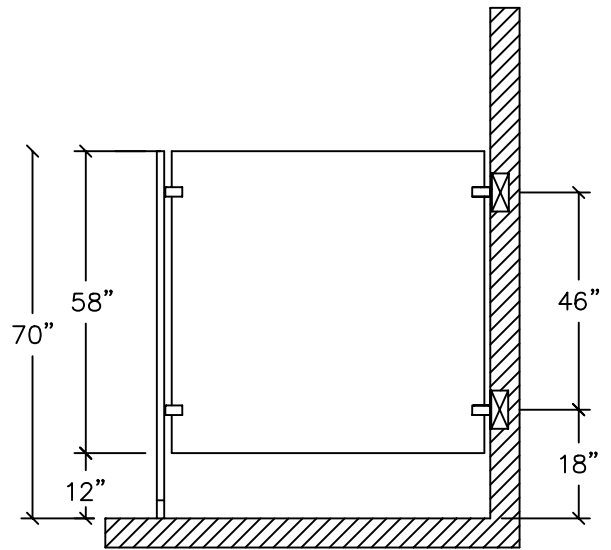

**WALL HUNG URINAL SCREENS
TYPE A**

SIDE ELEVATION

**AVAILABLE IN 4 STANDARD SIZES, 12" X 42", 18" X 42", 24" X 42", OR
30" X 42"; STAINLESS STEEL STIRRUP BRACKETS OR
CONTINUOUS STAINLESS STEEL BRACKETS**

**FLOOR ANCHORED SIGHT SCREENS
TYPE PBUS**

SIDE ELEVATION

**SIGHT SCREEN ABOVE ARE 58" HIGH BY DEPTH REQUIRED
AVAILABLE WITH STAINLESS STEEL
STIRRUP BRACKETS OR CONTINUOUS
STAINLESS STEEL BRACKETS**

BLOCKING IN WALL BY OTHERS