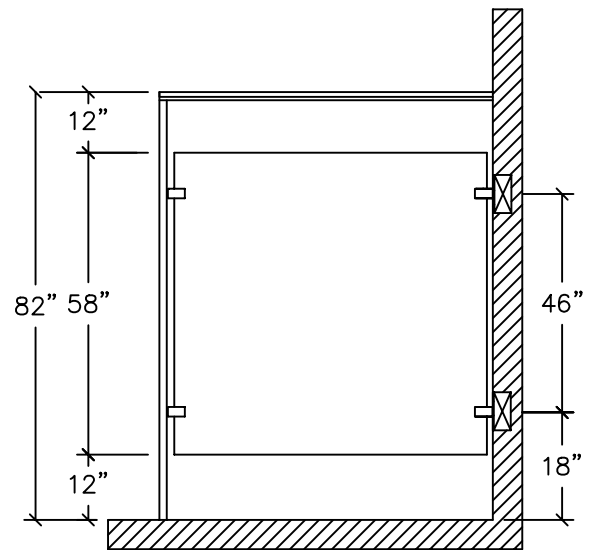

**CEILING HUNG SCREENS
TYPE PAUS**

SIDE ELEVATION

**FLOOR ANCHORED / OVERHEAD BRACED
SCREENS
TYPE PCUS**

SIDE ELEVATION

**CEILING HUNG AND FLOOR ANCHORED / OVERHEAD BRACED SCREENS
ARE AVAILABLE WITH STAINLESS STEEL STIRRUP BRACKETS OR
CONTINUOUS STAINLESS STEEL BRACKETS**