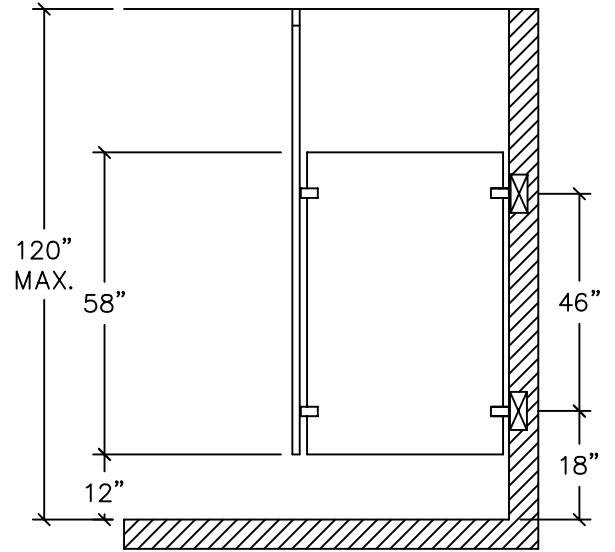

**CEILING HUNG SCREENS
TYPE PAUS**

SIDE ELEVATION

**FLOOR ANCHORED / OVERHEAD BRACED
SCREENS
TYPE PCUS**

SIDE ELEVATION

**CEILING HUNG AND FLOOR ANCHORED / OVERHEAD BRACED SCREENS
ARE AVAILABLE WITH STAINLESS STEEL STIRRUP BRACKETS OR
CONTINUOUS STAINLESS STEEL BRACKETS**