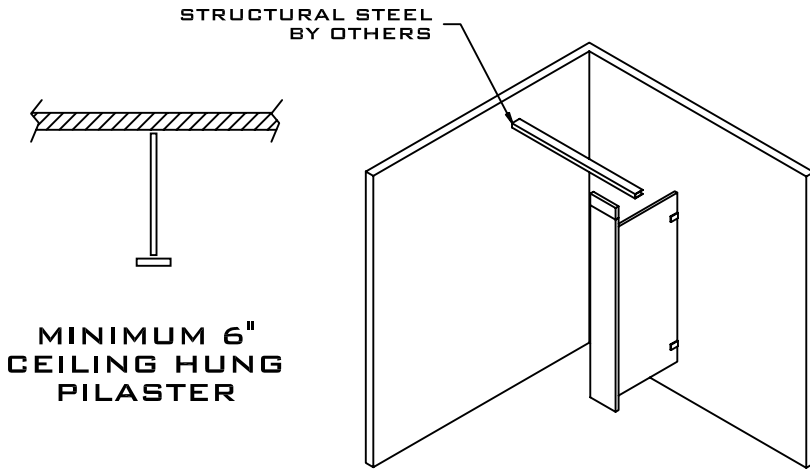

**CEILING HUNG SCREENS
TYPE PAUS**

SIDE ELEVATION

**FLOOR ANCHORED / OVERHEAD BRACED
SCREENS
TYPE PCUS**

SIDE ELEVATION

**CEILING HUNG AND FLOOR ANCHORED / OVERHEAD BRACED SCREENS
ARE AVAILABLE WITH STAINLESS STEEL STIRRUP BRACKETS OR
CONTINUOUS STAINLESS STEEL BRACKETS**

 **BLOCKING IN WALL BY OTHERS**