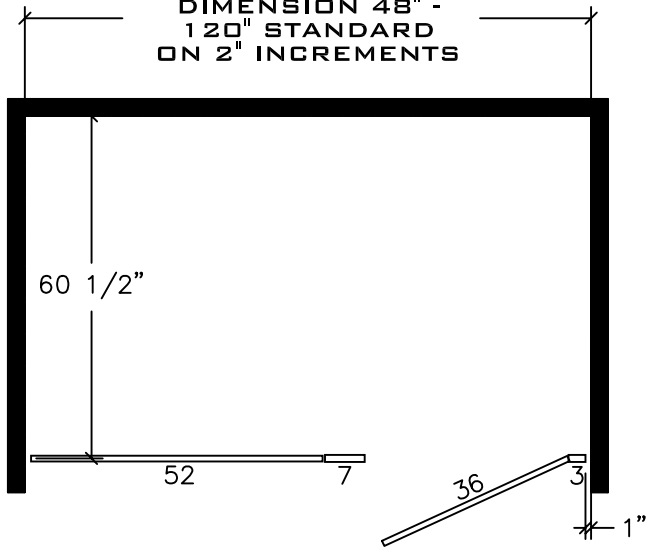

**PHENOLIC  
FLOOR-TO-CEILING, FLOOR  
ANCHORED, CEILING HUNG  
TYPICAL ALCOVE  
LAYOUTS  
6.2B**

BETWEEN WALL  
DIMENSION 48" -  
120" STANDARD  
ON 2" INCREMENTS

**FLOOR - TO - CEILING**

BETWEEN WALL  
DIMENSION 48" -  
120" STANDARD  
ON 2" INCREMENTS