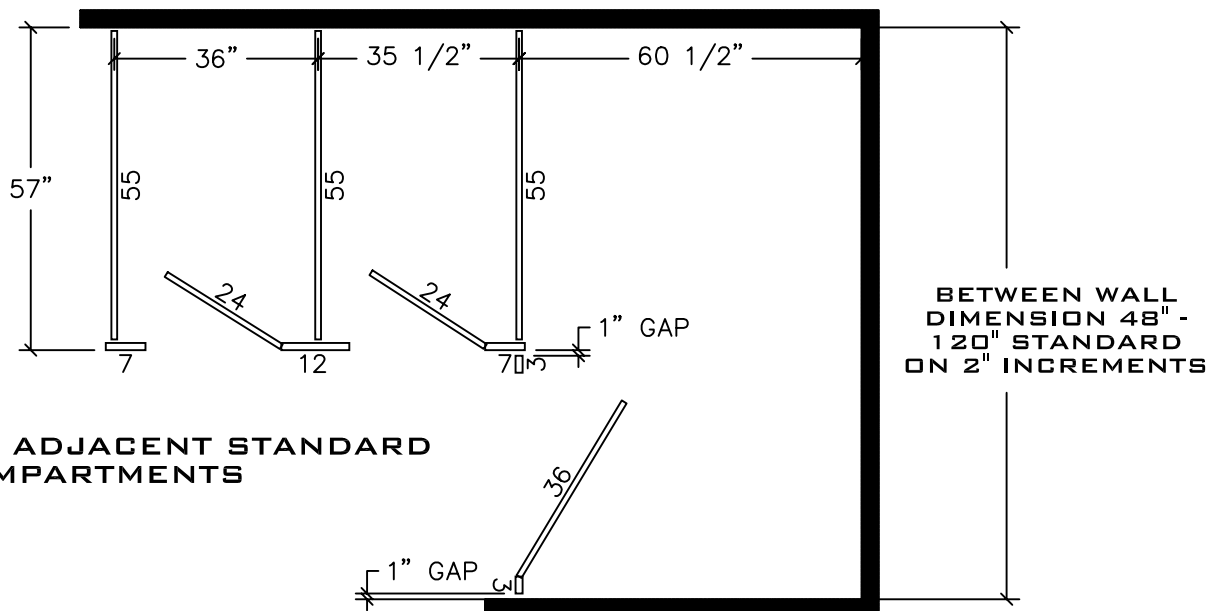

**PHENOLIC  
FLOOR-TO-CEILING, FLOOR  
ANCHORED, CEILING HUNG  
TYPICAL ALCOVE  
LAYOUTS  
6.2B**

BETWEEN WALL  
DIMENSION 48" -  
120" STANDARD  
ON 2" INCREMENTS

**FLOOR - TO - CEILING**

BETWEEN WALL  
DIMENSION 48" -  
120" STANDARD  
ON 2" INCREMENTS

**FLOOR ANCHORED OR CEILING HUNG  
(PILASTER SET @ 90°)**

**ALCOVE WITH ADJACENT STANDARD  
COMPARTMENTS**