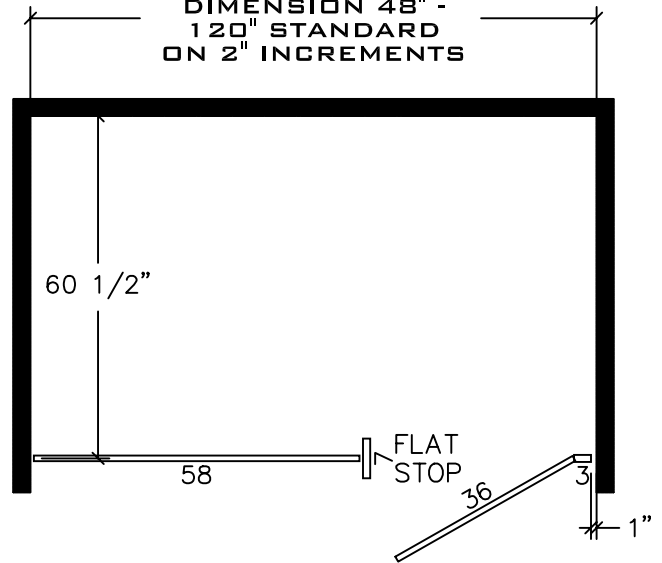

**PHENOLIC  
FLOOR-TO-CEILING, FLOOR  
ANCHORED, CEILING HUNG  
TYPICAL ALCOVE  
LAYOUTS  
6.2B**

BETWEEN WALL  
DIMENSION 48" -  
120" STANDARD  
ON 2" INCREMENTS

**FLOOR - TO - CEILING**

BETWEEN WALL  
DIMENSION 48" -  
120" STANDARD  
ON 2" INCREMENTS

**FLOOR ANCHORED OR CEILING HUNG  
(PILASTER SET @ 90°)**

**ALCOVE WITH ADJACENT STANDARD  
COMPARTMENTS**