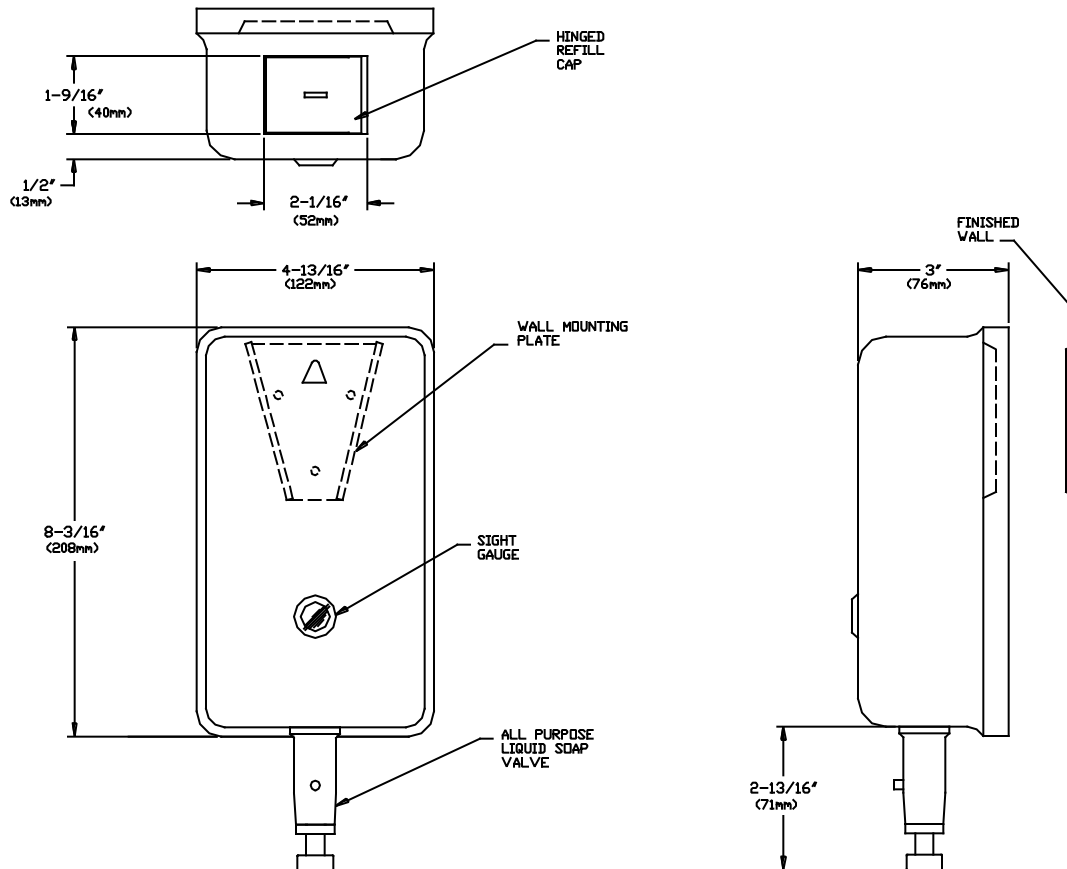

AMERICAN SPECIALTIES, INC.
441 Saw Mill River Road, Yonkers, NY 10701 (914) 476-9000

MODEL No: 0346

ISSUED: 1-87

REVISED: 9-96

SURFACE MOUNTED SOAP DISPENSER WITH VERTICAL VALVE

SPECIFICATION

Surface Mounted Soap Dispenser with Vertical Valve shall hold and dispense up to 40 oz (1.18 liter) of liquid soap, lotion or detergent. Dispenser shall be fabricated of alloy 18-8 stainless steel, type 304, N^o 20 gauge. All exposed surfaces shall be N^o 4 satin finish. Valve shall be constructed of a chrome-plated brass body with stainless steel and plastic internal parts. Valve operation shall comply with ADA Accessibility Guidelines by requiring no more than 5 lbs, (22.2 Newtons) pressure to actuate and require no grasping or twisting by operator. A tamper resistant liquid level indicator shall be provided above valve.

Surface Mounted Soap Dispenser with Vertical Valve shall be Model N^o 0346 as fabricated by American Specialties, Inc. 441 Saw Mill River Road Yonkers, New York 10701-4913.

INSTALLATION

Unit is surface mounted to wall or partition by means of a bracket (bracket & hardware provided). Unit is secured to interlocking wedge bracket and locked in place by means of a locking screw installed through tamper resistant refill cap. For maximum usability and compliance with ADA Accessibility Guidelines, unit should be installed so that valve is 54" (1372mm) max. above finished floor (AFF) when clear floor side reach access is provided or 48" (1219mm) max. AFF if clear floor forward reach access is provided or 46" (1168mm) max. AFF if side reach over an obstruction only is provided (ie: vanity). Recommended installation for general utility is 44" (1118mm) AFF or 8" (203mm) minimum above wash basin.